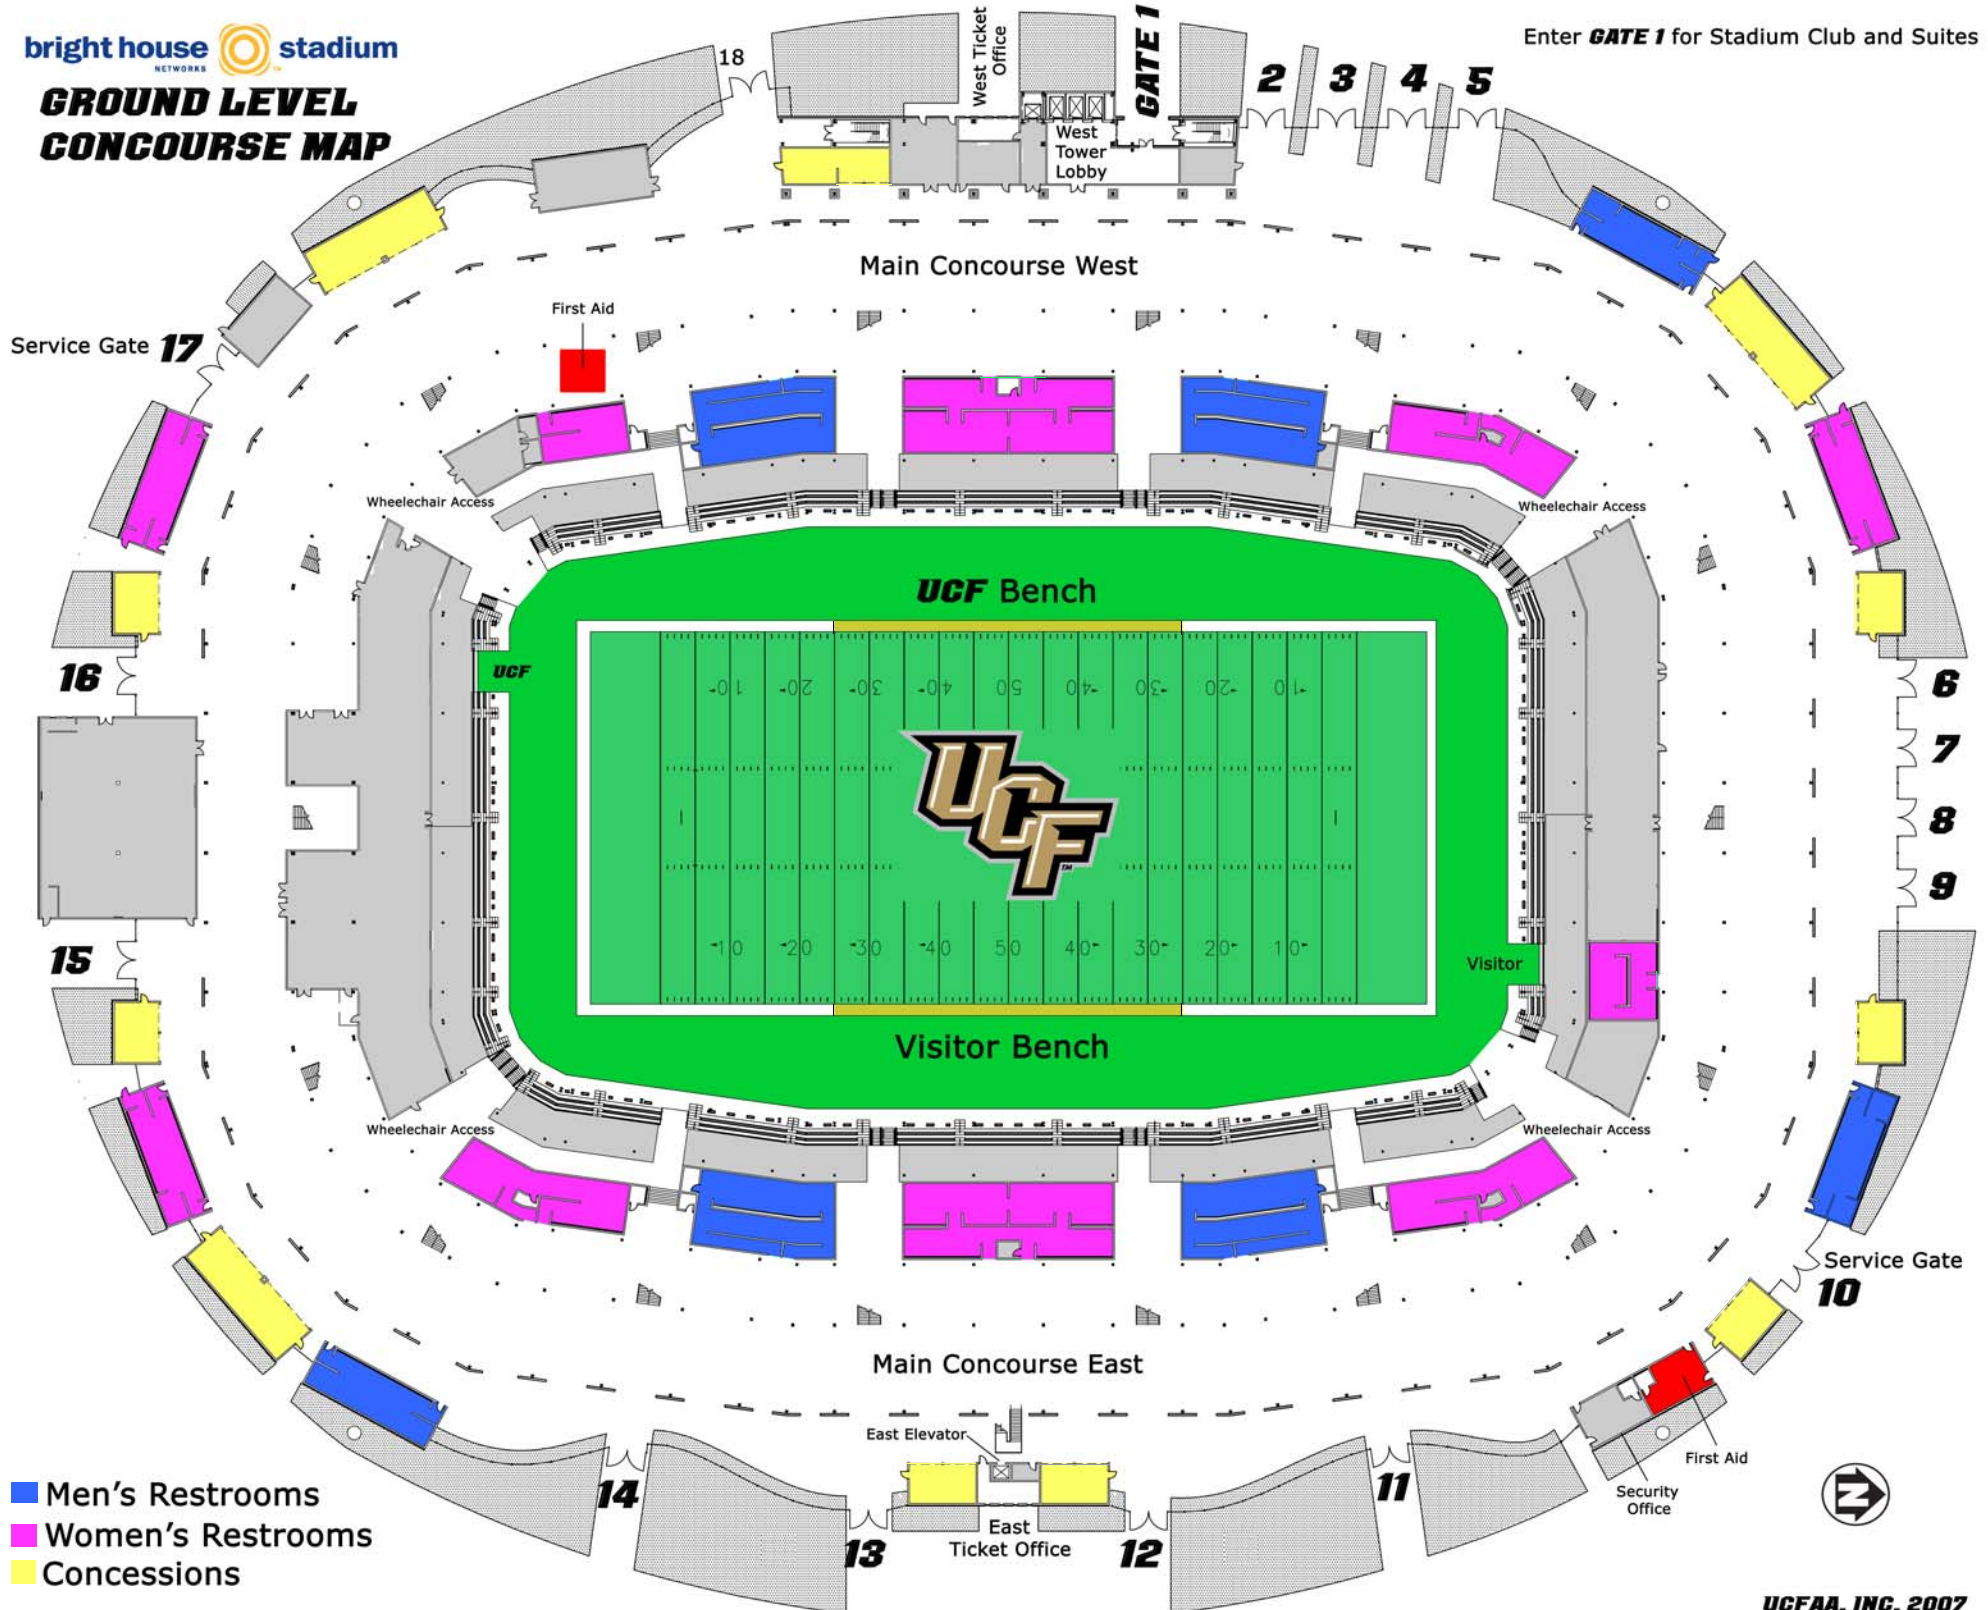

# GROUND LEVEL CONCOURSE MAP

Enter **GATE 1** for Stadium Club and Suites

Service Gate **17**

Main Concourse West

First Aid

Wheelchair Access

UCF Bench

UCF

Visitor Bench

Visitor

Wheelchair Access

Wheelchair Access

Main Concourse East

East Elevator

East Ticket Office

First Aid