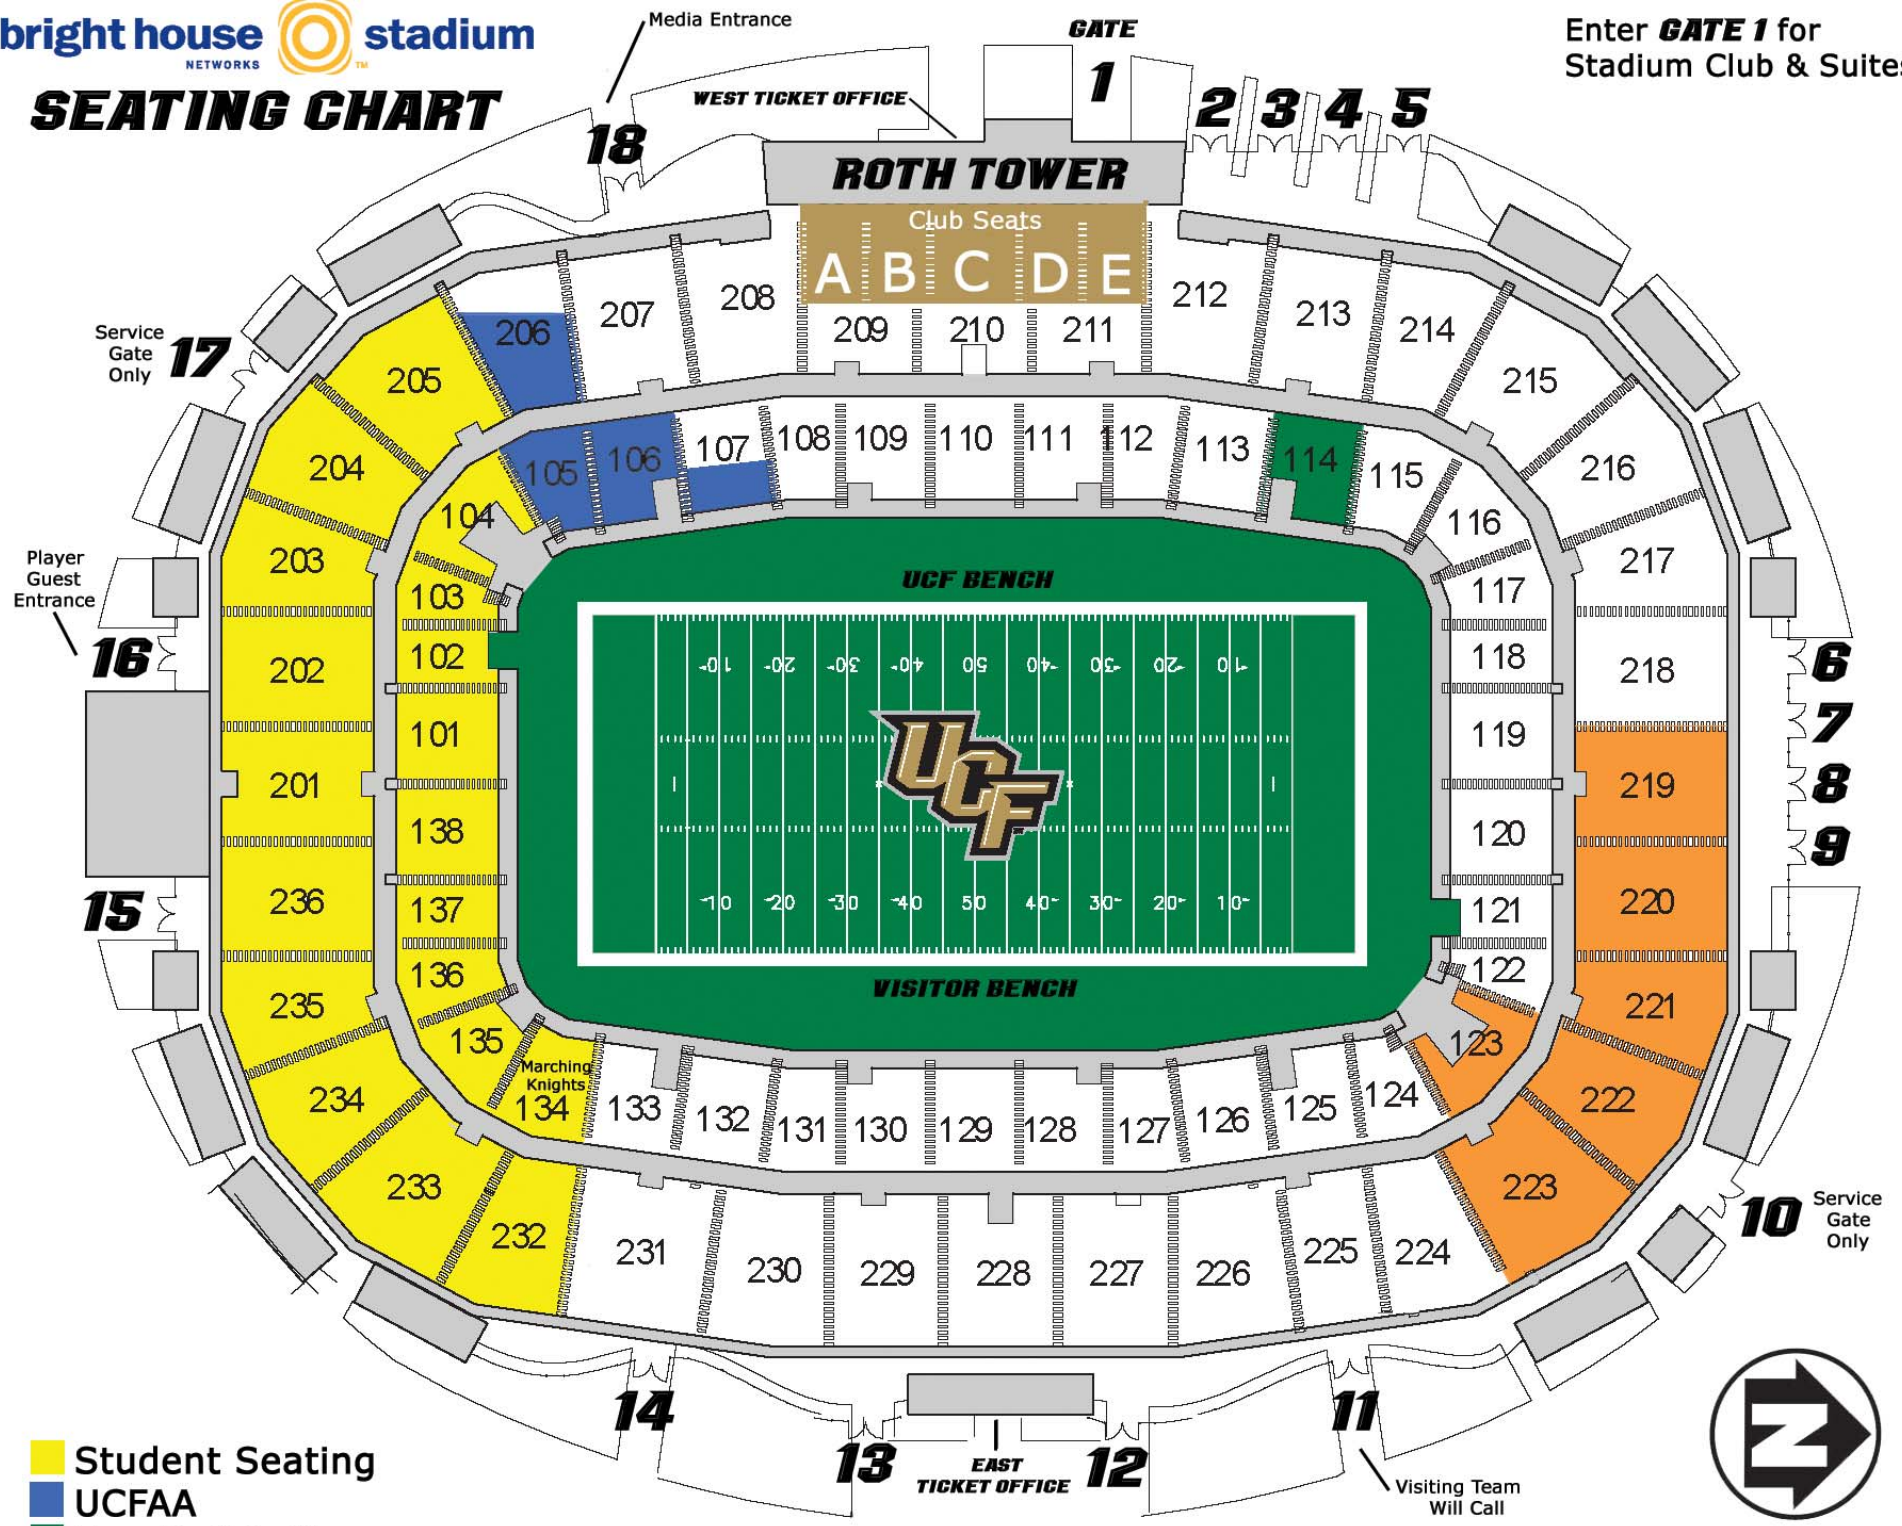

SEATING CHART

Enter **GATE 1** for Stadium Club & Suites

- Student Seating
- UCFAA
- Faculty/Staff
- Visitor Seating